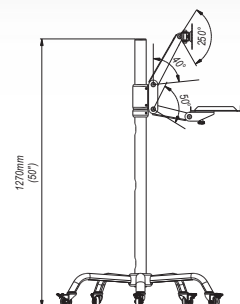

SV55 ■ LCD Trolley 19"-26"

Features

- 1 ADJUSTABLE HEIGHT.
1270 mm
- 2 KEYBOARD AND MOUSE MOUNT
- 3 CASTERS WITH BRAKES

Technical Data

75x75 mm
100x100 mm

19"-26"

30 Kg

min. 75x75 mm
max. 100x100 mm

250°

1270 mm

360°

Accessories

Series GDA

Trade Information

Index	Colour	Package	EAN
SV55c-B			5908252963317
SV55s-B			5908252963324

Package Dimensions [mm] (H x W x D)	1060x620x220
Weight [Kg]	13