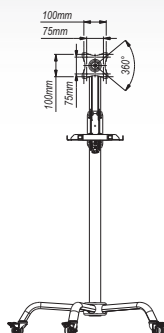

SV55 ■ LCD Trolley 19"-26"

Features

- 1 ADJUSTABLE HEIGHT.
1270 mm
- 2 KEYBOARD AND MOUSE MOUNT
- 3 CASTERS WITH BRAKES

Technical Data

75x75 mm
100x100 mm

19"-26"

30 Kg

min. 75x75 mm
max. 100x100 mm

250°

1270 mm

360°

Accessories

Series GDA

Trade Information

Index	Colour	Package	EAN
SV55c-B			5908252963317
SV55s-B			5908252963324

Package Dimensions [mm] (H x W x D)	1060x620x220
Weight [Kg]	13