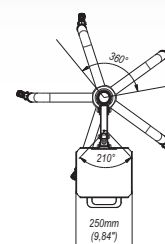

SV55 ■ LCD Trolley 19"-26"

Features

- 1 ADJUSTABLE HEIGHT.
1270 mm
- 2 KEYBOARD AND MOUSE MOUNT
- 3 CASTERS WITH BRAKES

Technical Data

75x75 mm
100x100 mm

19"-26"

30 Kg

min. 75x75 mm
max. 100x100 mm

250°

1270 mm

360°

Accessories

Series GDA

Trade Information

Index	Colour	Package	EAN
SV55c-B			5908252963317
SV55s-B			5908252963324

Package Dimensions [mm] (H x W x D)	1060x620x220
Weight [Kg]	13